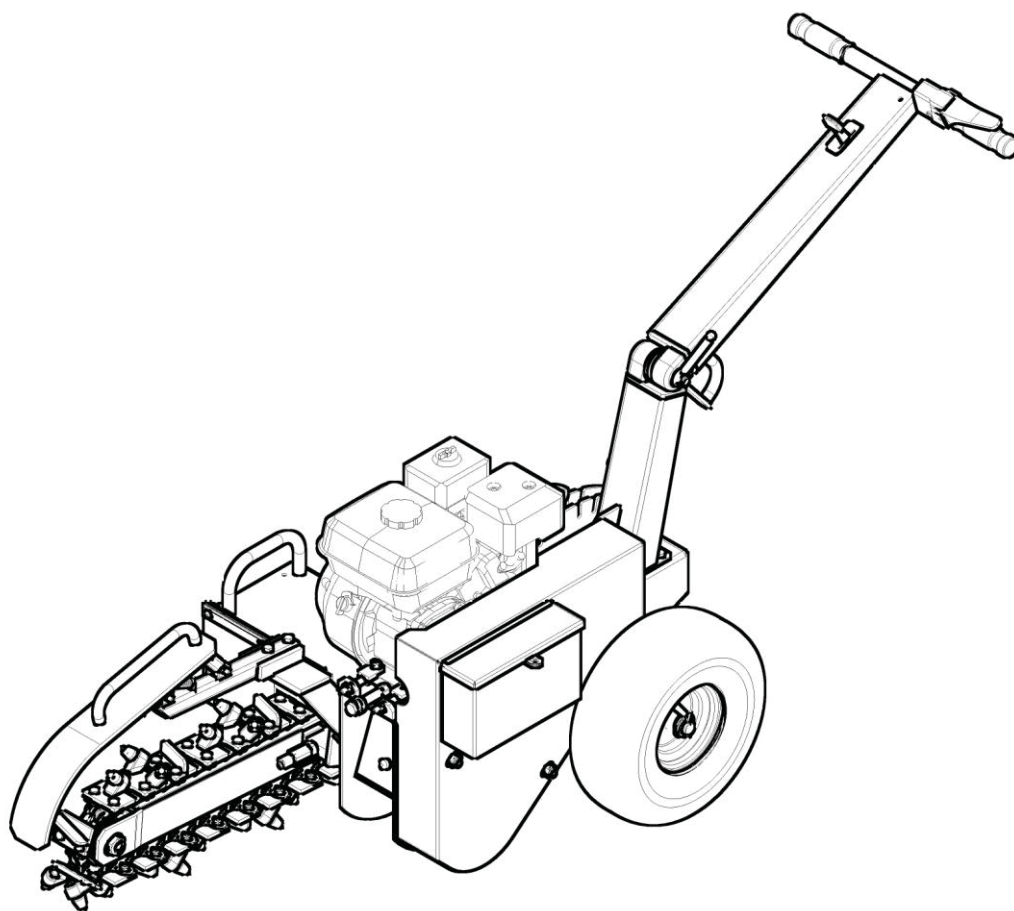

Drážkovač
Grabenfräse
Trencher

TR 50

Katalog náhradních dílů
Ersatzteilkatalog
Spare parts catalogue

05 / 2020

Instructions for ordering spare part

This catalogue contains a specification of the spare parts and their arrangement in individual assembling groups. The catalogue is arranged so that after each illustrated page follows the respective text-page. The text includes the following: